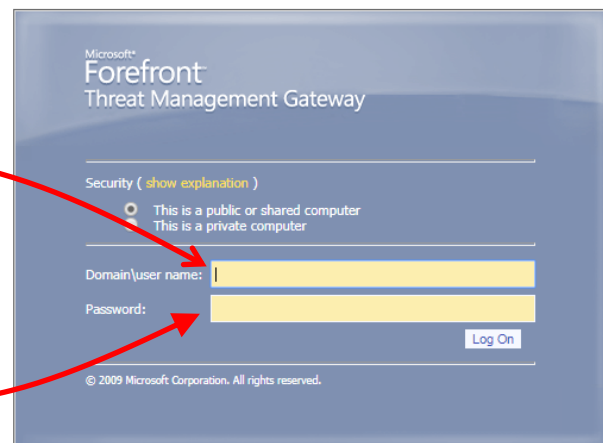

The curriculum username and password are the details the student uses to login to the classroom computers and laptops on a daily basis.

Example: