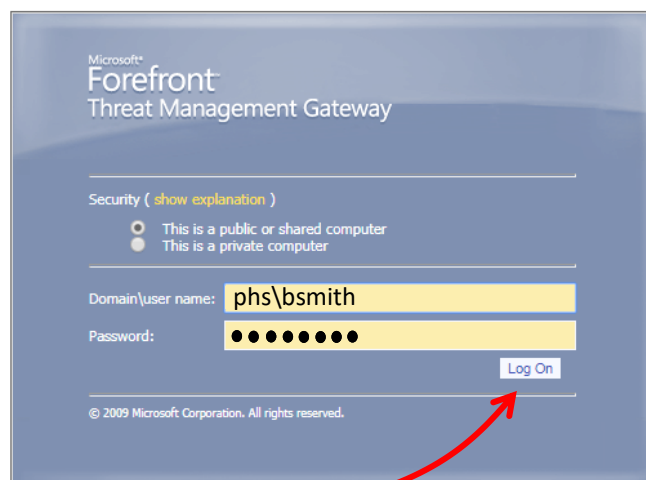

The link will direct you to a Microsoft Forefront Threat management Gateway (pictured below) that you will need to use to login to the student's personal Daymap portal.

In the Domain\user name field, type **phs\** followed by the student's **curriculum username**.

In the Password field, type the student's **curriculum password**.

*The curriculum username and password are the details the student uses to login to the classroom computers and laptops on a daily basis.*

*Example:*

Click Log On to access Daymap